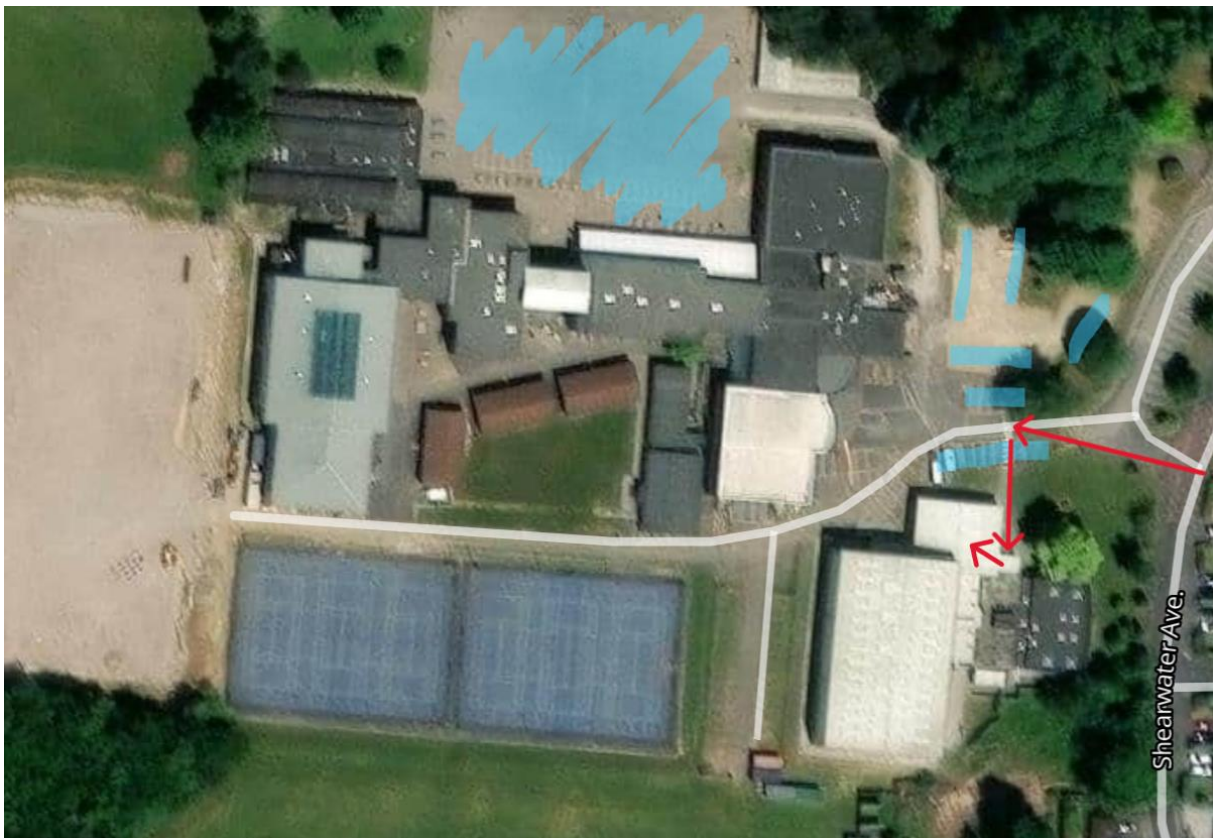

Mrs J Swain V & Mr A Swain V
36 Lower Mortimer Road
Southampton, SO19 2HF

07786 904577 or 07895 717438
info@swaintaekwondo.co.uk

Directions to Fareham Classes

Getting to the venue

Our classes are at Cams Hill School, Shearwater Avenue, PO16 8AH – or you can search for [Swain Taekwon-Do (Fareham)](#). When you arrive, there are a number of marked parking bays inside the second fence, alternatively use the gravel or overflow car park behind the school – all shaded blue on the satellite image below.

We use the Dance Studio in the David Buckland Sports Centre; to your left as you drive onto site. The red arrows on the satellite image show how to get to the building door and the dance studio is the first door on your right as you enter the building with windows overlooking the car park. There are toilets and changing rooms down the corridor on your left should you need them.

Cams Hill Overview