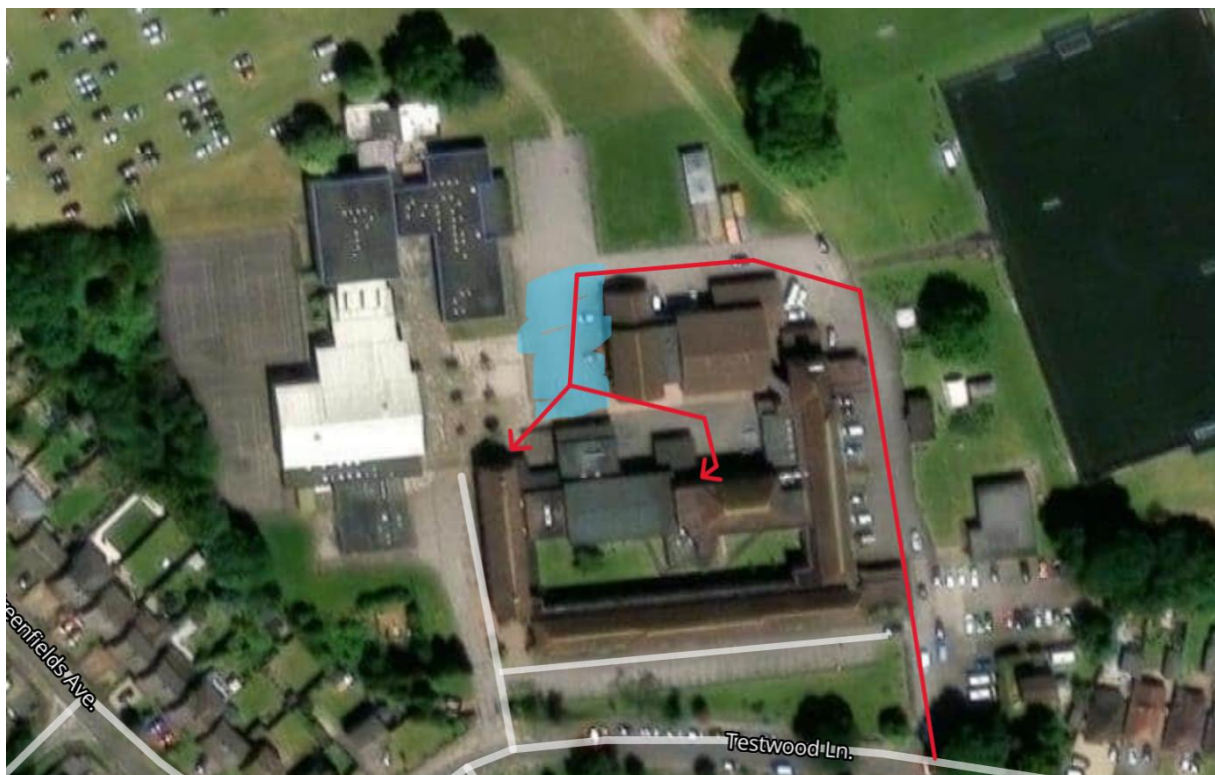

Mrs J Swain V & Mr A Swain V
36 Lower Mortimer Road
Southampton, SO19 2HF

07786 904577 or 07895 717438
info@swaintaekwondo.co.uk

Directions to Totton Classes

Getting to the venue

Our classes are at Testwood School, Testwood Lane, SO40 3ZW – or you can search for [Swain Taekwon-Do (Totton)](#). When you arrive, follow the driveway between the building and sports fields as far as you can go (red arrows below) and you'll reach our parking area (blue shading below).

On Tuesday evenings we use the Main Hall for Little PUMAs and Taekwon-Do classes (follow the left red arrow as it branches), on Thursday evenings we use the gymnasium (follow the right red arrow as it branches). Sometimes we use the Main Hall on Thursdays too, and occasionally we have to use other rooms in the school if there are school productions/parents evenings, but we'll let you know in that case. There are toilets and changing rooms available on both evenings.

Testwood Overview